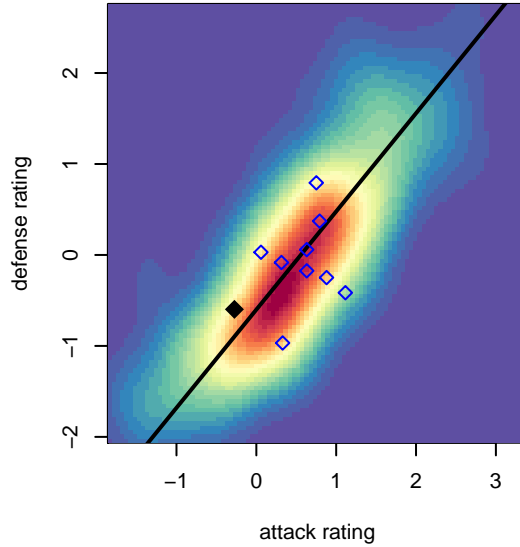

PVSC United Fury B04

Portneuf Valley SC
Pocatello, ID
B04 total strength=673
attack=0.76 defense=0.55

alt names used:
PVSC UNITED MS IRVING FURY (ID)
PVSC UNITED FURY _NSP (ID)

Venues played:
2016 Yellowstone Cup Gold
2016 GEM State Challenge U13 U13
2016 PVSC Spring Classic BU13

**attack and defense variance (black dot)
relative to other teams
and top 10 in region**

**attack and defense rating
relative to others at age
and all opponents in last 13 months**

**attack and defense rating
relative to others at age
and all opponents in last 13 months**

Performance relative to 13 month average

Performance relative to 13 month average

Distribution of opponents
 Red = Lose zone, Blue = Win zone, Green = Even
 Black line separates win/lose zones

lot. A=Neither has attack advantage, B=Opponent has both attack and defense advantage, C=Opponent has both attack and defense disadvantage, D=Both have