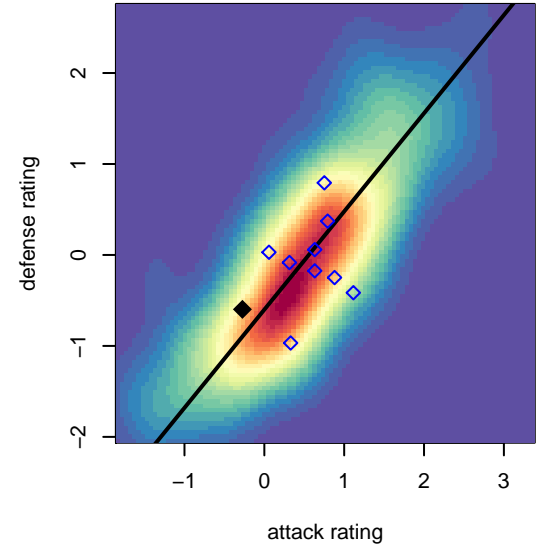

PVSC United Fury B04

Portneuf Valley SC
Pocatello, ID
B04 total strength=673
attack=0.76 defense=0.55

alt names used:
PVSC UNITED MS IRVING FURY (ID)
PVSC UNITED FURY _NSP (ID)

Venues played:
2016 Yellowstone Cup Gold
2016 GEM State Challenge U13 U13
2016 PVSC Spring Classic BU13

**attack and defense variance (black dot)
relative to other teams
and top 10 in region**

**attack and defense rating
relative to others at age
and all opponents in last 13 months**

**attack and defense rating
relative to others at age
and all opponents in last 13 months**

Performance relative to 13 month average

Performance relative to 13 month average

Distribution of opponents
 Red = Lose zone, Blue = Win zone, Green = Even
 Black line separates win/lose zones

lot. A=Neither has attack advantage, B=Opponent has both attack and defense advantage, C=Opponent has both attack and defense disadvantage, D=Both have